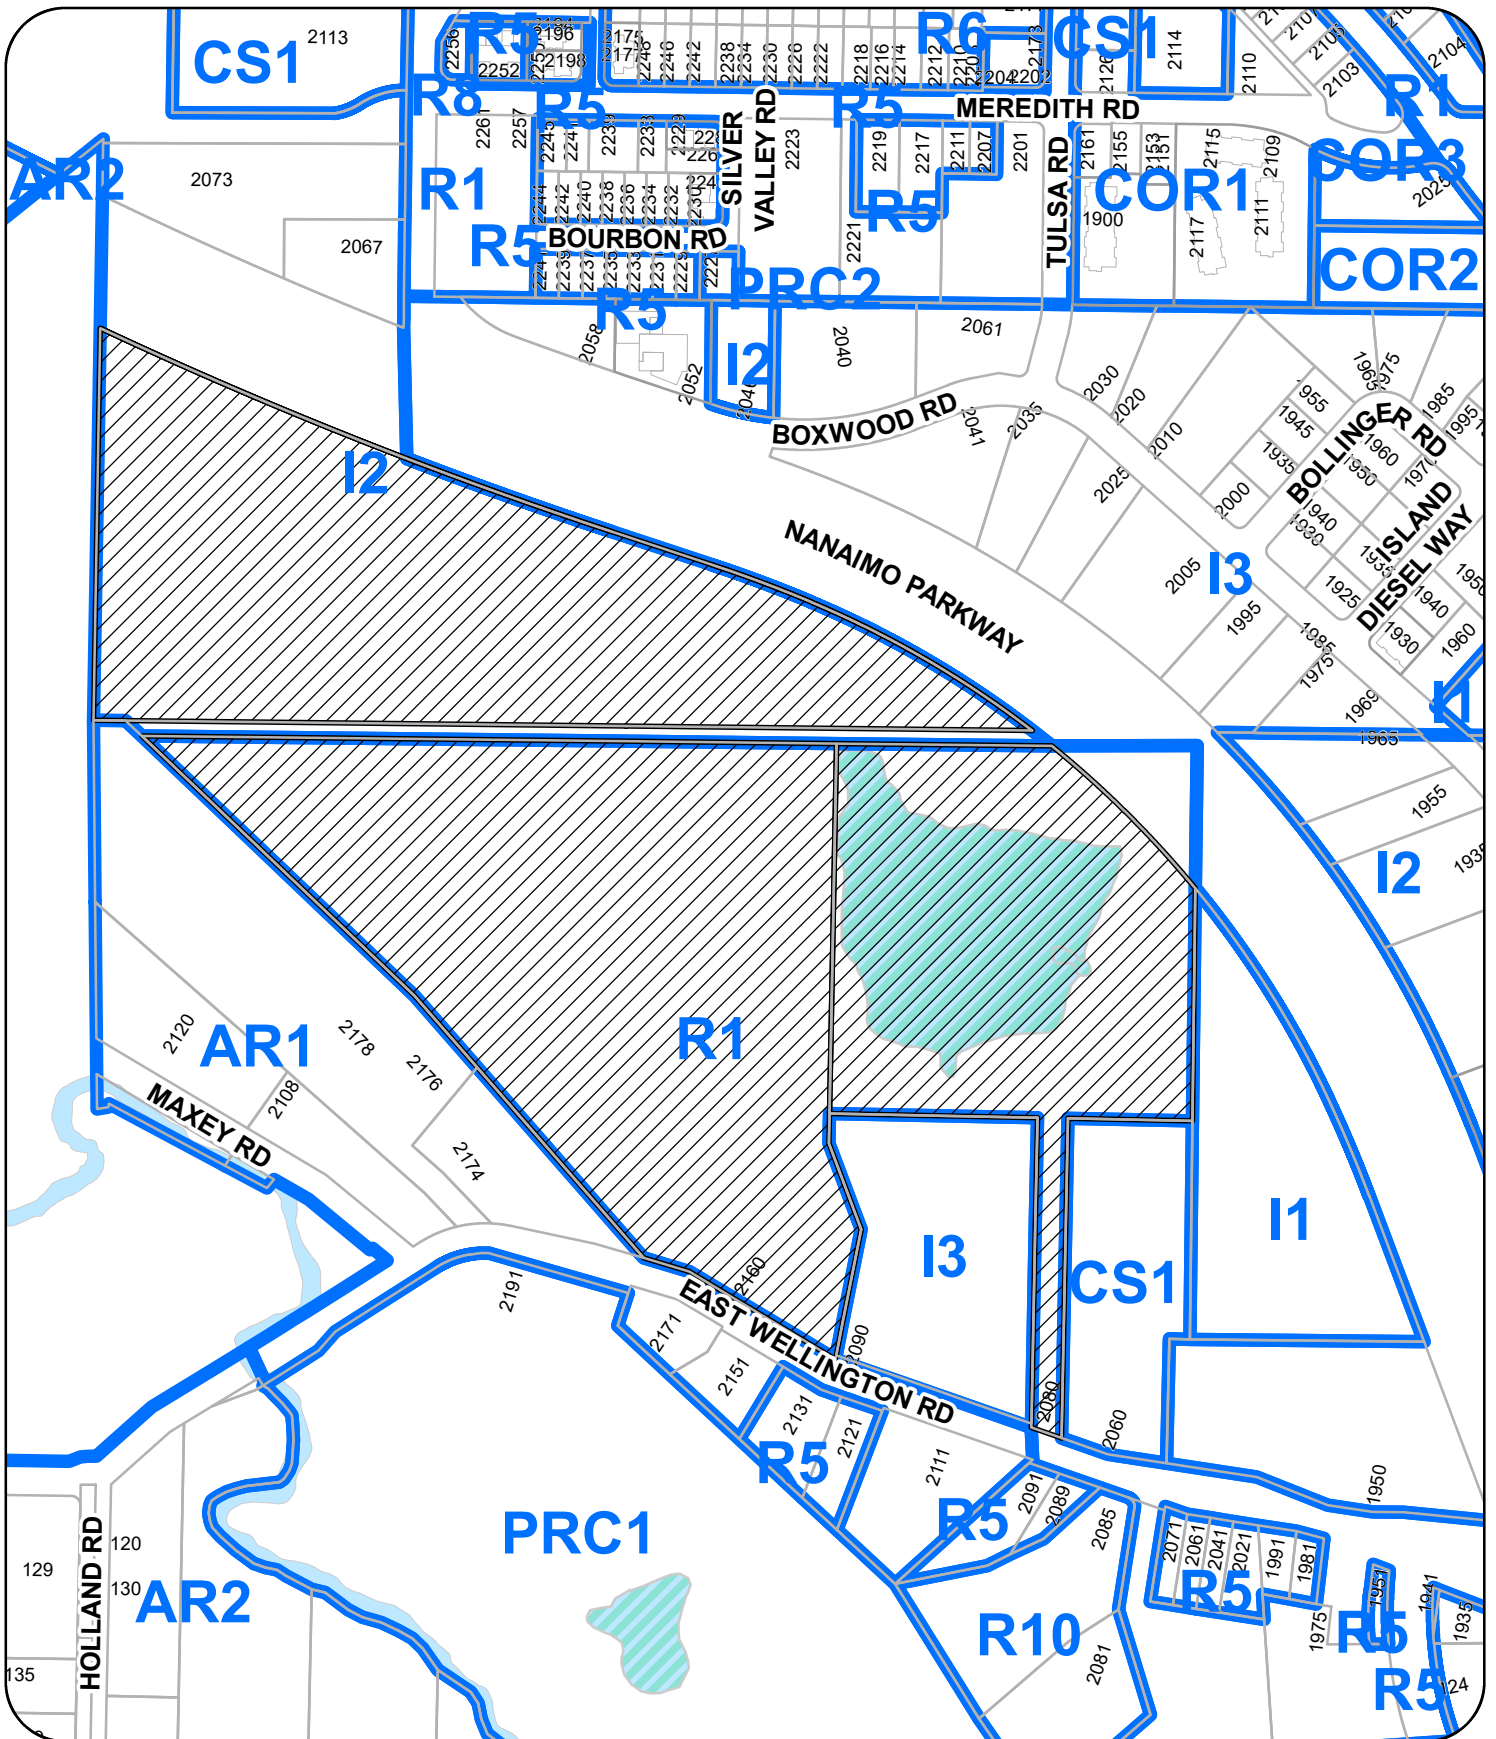

SUBJECT PROPERTY MAP

 2080 & 2160 EAST WELLINGTON ROAD